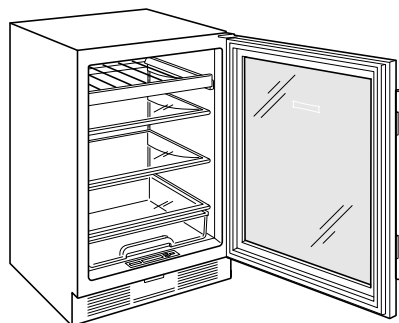

INTERIOR VIEW