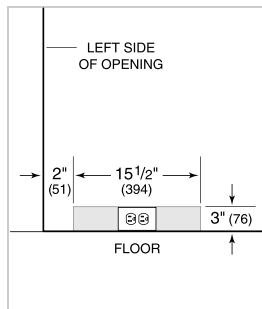

### REFRIGERATOR

- 1 adjustable wine storage rack
- 3 glass shelves (2 adjustable; 1 stationary)
- 1 storage bin

**PRODUCT SPECIFICATIONS**

Model	UC-24BG/O
Dimensions	23 7/8"W x 34"H x 24"D
Refrigerator Capacity	6 cu. ft.
Door Clearance	23 3/8"
Electrical Supply	115 VAC, 60 Hz
Electrical Service	15 amp dedicated circuit
Wine Storage Capacity	8 Bottles

**ELECTRICAL**

NOTE: Dimensions in parenthesis are in millimeters unless otherwise specified

**INTERIOR VIEW**

This illustration is intended for interior reference only and may not represent the exterior of the model being specified.