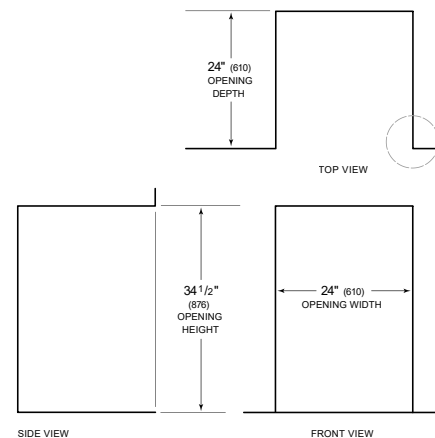

### REFRIGERATOR

- 1 adjustable wine storage rack
- 3 glass shelves (2 adjustable; 1 stationary)
- 1 storage bin

**PRODUCT SPECIFICATIONS**

Model	UC-24BG/O
Dimensions	23 7/8"W x 34"H x 24"D
Refrigerator Capacity	6 cu. ft.
Door Clearance	23 3/8"
Electrical Supply	115 VAC, 60 Hz
Electrical Service	15 amp dedicated circuit
Wine Storage Capacity	8 Bottles

**ELECTRICAL**

NOTE: Dimensions in parenthesis are in millimeters unless otherwise specified

**INTERIOR VIEW**

This illustration is intended for interior reference only and may not represent the exterior of the model being specified.

**DIMENSIONS**

**STANDARD INSTALLATION**

NOTE: 3 1/2" (89) finished returns will be visible and should be finished to match cabin