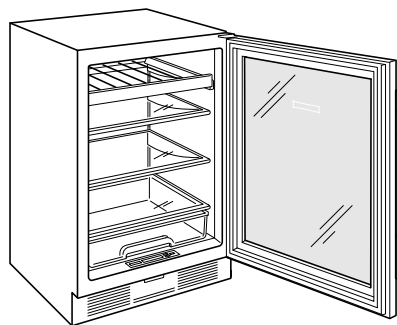

Store seven 750-ml wine bottles on each smooth roller-glide shelf

Keeps dairy, produce, and other perishables at their optimal temperature

Control brightness with soft-on LED lighting

Display beverages via a single, triple-pane and UV-resistant glass door

### REFRIGERATOR

- 1 adjustable wine storage rack
- 3 glass shelves (2 adjustable; 1 stationary)
- 1 storage bin

**PRODUCT SPECIFICATIONS**

Model	UC-24BG/O
Dimensions	23 7/8"W x 34"H x 24"D
Refrigerator Capacity	6 cu. ft.
Door Clearance	23 3/8"
Electrical Supply	115 VAC, 60 Hz
Electrical Service	15 amp dedicated circuit
Wine Storage Capacity	8 Bottles

**ELECTRICAL**

NOTE: Dimensions in parenthesis are in millimeters unless otherwise specified

**INTERIOR VIEW**

This illustration is intended for interior reference only and may not represent the exterior of the model being specified.