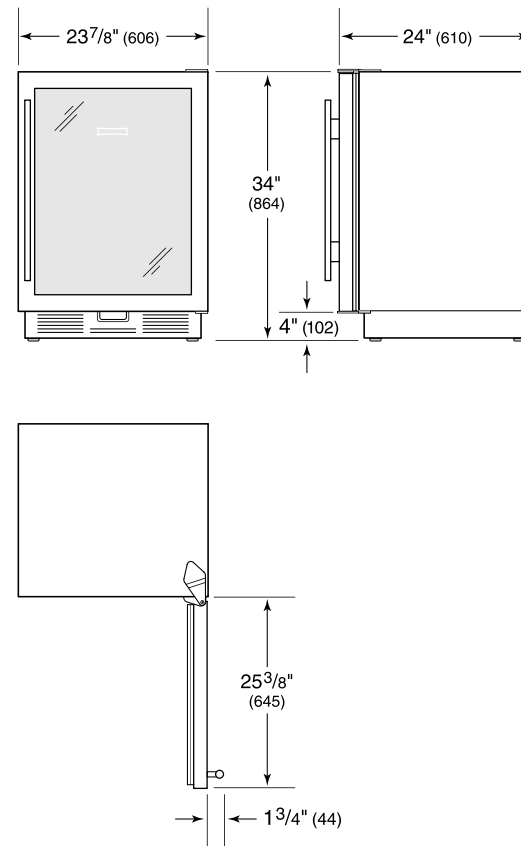

### REFRIGERATOR

- 1 adjustable wine storage rack
- 3 glass shelves (2 adjustable; 1 stationary)
- 1 storage bin

**PRODUCT SPECIFICATIONS**

Model	UC-24BG/O
Dimensions	23 7/8"W x 34"H x 24"D
Refrigerator Capacity	6 cu. ft.
Door Clearance	23 3/8"
Electrical Supply	115 VAC, 60 Hz
Electrical Service	15 amp dedicated circuit
Wine Storage Capacity	8 Bottles

**ELECTRICAL**

NOTE: Dimensions in parenthesis are in millimeters unless otherwise specified

**INTERIOR VIEW**

This illustration is intended for interior reference only and may not represent the exterior of the model being specified.

**DIMENSIONS**

**STANDARD INSTALLATION**

NOTE: 3 1/2" (89) finished returns will be visible and should be finished to match cabin