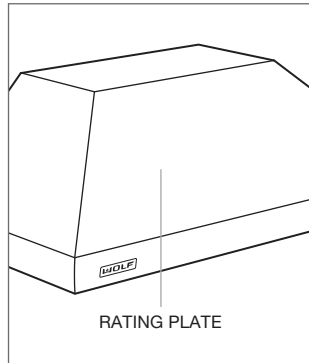

Pro wall chimney hood (back)