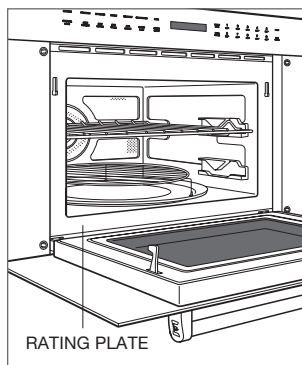

SPEED OVEN

The product rating information is located on the lower left side of the front face frame (door must be open).

Product Rating Plate Location

MICROWAVE OVENS

For drop down door microwaves, the product rating information is located on the lower left side of the front face frame (door must be open). For drawer microwaves, it is located on the bottom of the oven cavity (drawer must be open). For the convection microwave, it is located in the lower left area of the front face frame and on the upper left side wall for the standard microwave (door must be open).