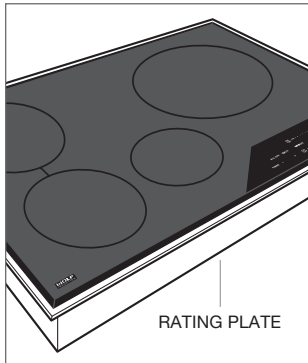

VACUUM SEAL DRAWER

The product rating information is located on the left side of the drawer (drawer must be open and lid lifted).

Product Rating Plate Location

COOKTOPS

The product rating information is located on the bottom of the cooktop.