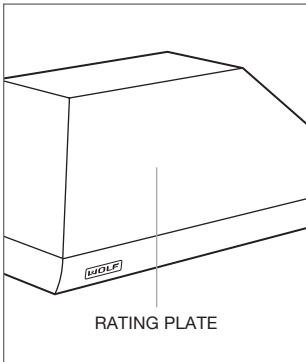

Pro island hood (back)