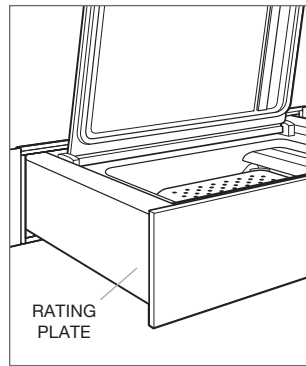

SPEED OVEN

The product rating information is located on the lower left side of the front face frame (door must be open).

Product Rating Plate Location

MICROWAVE OVENS

For drop down door microwaves, the product rating information is located on the lower left side of the front face frame (door must be open). For drawer microwaves, it is located on the bottom of the oven cavity (drawer must be open). For the convection microwave, it is located in the lower left area of the front face frame and on the upper left side wall for the standard microwave (door must be open).

Drop down door microwave

Drawer microwave

Convection microwave

Standard microwave

WARMING DRAWER

The product rating information is located on the left front floor area of the inner cabinet (drawer must be open).

VACUUM SEAL DRAWER

The product rating information is located on the left side of the drawer (drawer must be open and lid lifted).

Product Rating Plate Location

COOKTOPS

The product rating information is located on the bottom of the cooktop.