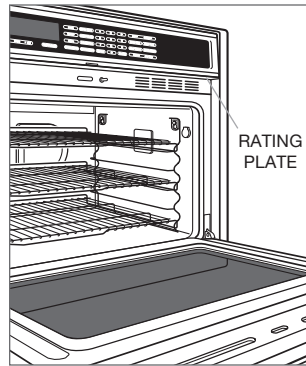

L series oven