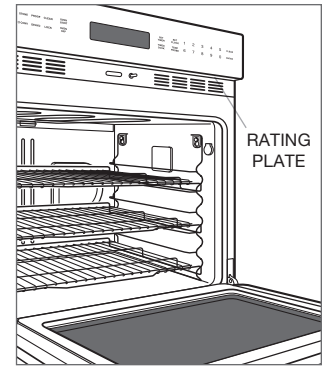

E series oven