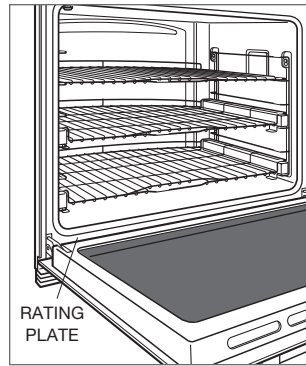

Product Rating Plate Location

BUILT-IN OVENS

The product rating information is located near the bottom trim on the left for M series ovens and below the control panel on the right for E and L series ovens (door must be open). For the 24" E series oven, it is located on the left side of the front face frame.