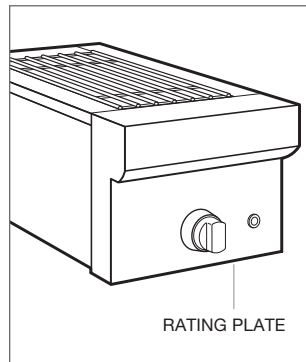

OUTDOOR MODULE

The product rating information is located on the bottom of the control panel, on the right side.