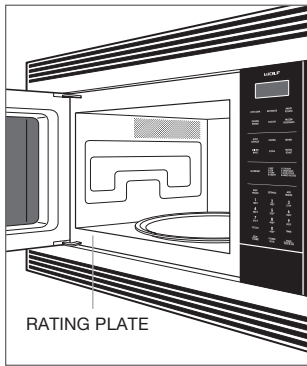

SPEED OVEN

The product rating information is located on the lower left side of the front face frame (door must be open).

Product Rating Plate Location

MICROWAVE OVENS

For drop down door microwaves, the product rating information is located on the lower left side of the front face frame (door must be open). For drawer microwaves, it is located on the bottom of the oven cavity (drawer must be open). For the convection microwave, it is located in the lower left area of the front face frame and on the upper left side wall for the standard microwave (door must be open).

Drop down door microwave

Drawer microwave

Convection microwave

Standard microwave

WARMING DRAWER

The product rating information is located on the left front floor area of the inner cabinet (drawer must be open).

VACUUM SEAL DRAWER

The product rating information is located on the left side of the drawer (drawer must be open and lid lifted).

Product Rating Plate Location

COOKTOPS

The product rating information is located on the bottom of the cooktop.