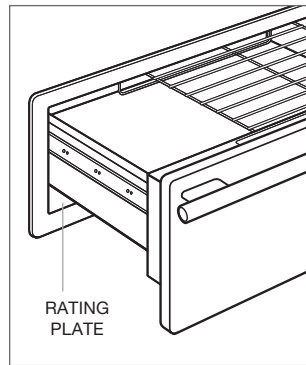

SPEED OVEN

The product rating information is located on the lower left side of the front face frame (door must be open).

Product Rating Plate Location

MICROWAVE OVENS

For drop down door microwaves, the product rating information is located on the lower left side of the front face frame (door must be open). For drawer microwaves, it is located on the bottom of the oven cavity (drawer must be open). For the convection microwave, it is located in the lower left area of the front face frame and on the upper left side wall for the standard microwave (door must be open).

Drop down door microwave

Drawer microwave

Convection microwave

Standard microwave

WARMING DRAWER

The product rating information is located on the left front floor area of the inner cabinet (drawer must be open).

VACUUM SEAL DRAWER

The product rating information is located on the left side of the drawer (drawer must be open and lid lifted).

Product Rating Plate Location

COOKTOPS

The product rating information is located on the bottom of the cooktop.