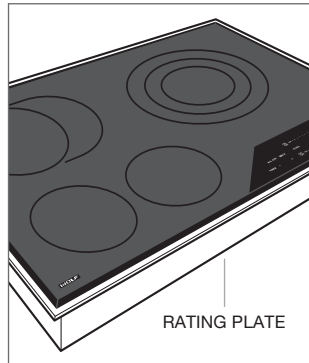

Electric cooktop