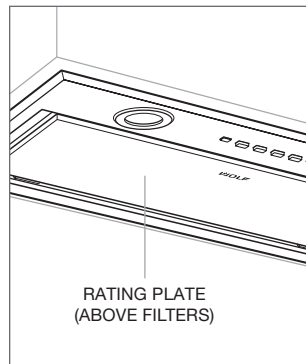

UNDER-CABINET HOOD INSERT

The product rating information is located under the left side of the hood above the filters (filters must be removed).