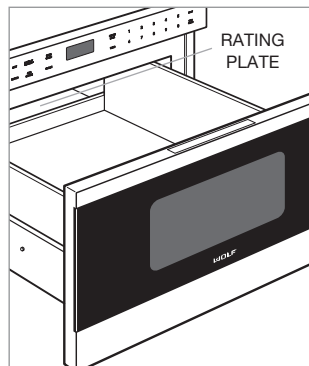

SPEED OVEN

The product rating information is located on the lower left side of the front face frame (door must be open).

Product Rating Plate Location

MICROWAVE OVENS

For drop down door microwaves, the product rating information is located on the lower left side of the front face frame (door must be open). For drawer microwaves, it is located on the bottom of the oven cavity (drawer must be open). For the convection microwave, it is located in the lower left area of the front face frame and on the upper left side wall for the standard microwave (door must be open).

Drop down door microwave

Drawer microwave

Convection microwave

Standard microwave

WARMING DRAWER

The product rating information is located on the left front floor area of the inner cabinet (drawer must be open).

VACUUM SEAL DRAWER

The product rating information is located on the left side of the drawer (drawer must be open and lid lifted).

Product Rating Plate Location

COOKTOPS

The product rating information is located on the bottom of the cooktop.