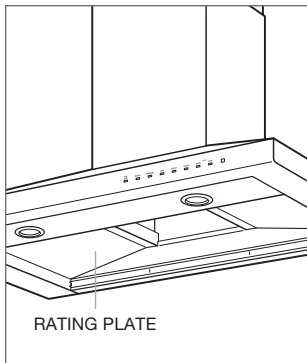

OUTDOOR MODULE

The product rating information is located on the bottom of the control panel, on the right side.

PRODUCT RATING GUIDE

Product Rating Plate Location

COOKTOP VENTILATION HOODS

The product rating information is located under the left side of the hood, above the filters (filters must be removed).