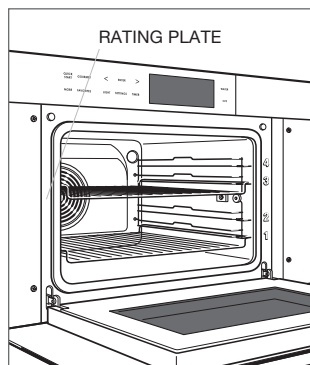

Product Rating Plate Location

BUILT-IN OVENS

The product rating information is located near the bottom trim on the left for M series ovens and below the control panel on the right for E and L series ovens (door must be open). For the 24" E series oven, it is located on the left side of the front face frame.

M series oven

E series oven

L series oven

24" E series oven

Product Rating Plate Location

CONVECTION STEAM OVEN

The product rating information is located on the left side of the front face frame (door must be open).

SPEED OVEN

The product rating information is located on the lower left side of the front face frame (door must be open).

Product Rating Plate Location

MICROWAVE OVENS

For drop down door microwaves, the product rating information is located on the lower left side of the front face frame (door must be open). For drawer microwaves, it is located on the bottom of the oven cavity (drawer must be open). For the convection microwave, it is located in the lower left area of the front face frame and on the upper left side wall for the standard microwave (door must be open).

Drop down door microwave

Drawer microwave

Convection microwave

Standard microwave

WARMING DRAWER

The product rating information is located on the left front floor area of the inner cabinet (drawer must be open).