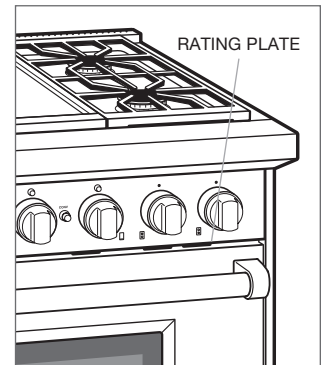

Dual fuel range

Gas range

CUP WARMING DRAWER

The product rating information is located on the right side of the control panel (drawer must be open).

Induction range

Product Rating Plate Location

SEALED BURNER RANGETOP