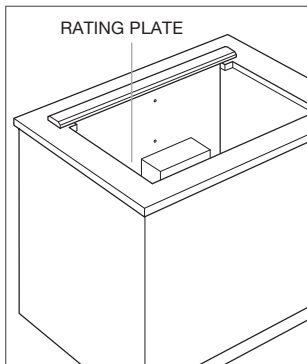

DOWNDRAFT VENTILATION

The product rating information is located next to the blower housing on the front side of the downdraft, below the countertop.