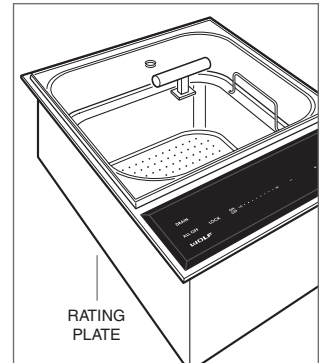

VACUUM SEAL DRAWER

The product rating information is located on the left side of the drawer (drawer must be open and lid lifted).

Product Rating Plate Location

COOKTOPS

The product rating information is located on the bottom of the cooktop.

Induction cooktop

Electric cooktop

Gas cooktop

MODULE COOKTOPS

The product rating information is located on the bottom of the module.

Grill module

Steamer module

Fryer module