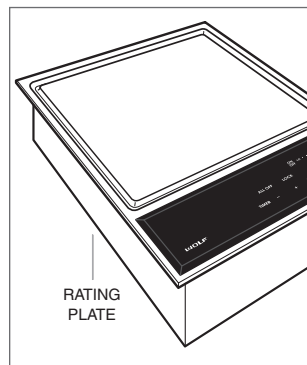

VACUUM SEAL DRAWER

The product rating information is located on the left side of the drawer (drawer must be open and lid lifted).

Product Rating Plate Location

COOKTOPS

The product rating information is located on the bottom of the cooktop.

Induction cooktop

Electric cooktop

Gas cooktop

MODULE COOKTOPS

The product rating information is located on the bottom of the module.

Grill module

Steamer module

Fryer module

Multifunction module

Teppanyaki module

Product Rating Plate Location

COFFEE SYSTEM

The product rating information is located above the coffee compartment (unit must be slid forward).

RANGES

The product rating information is located on the bottom of the control panel, at the far right, just above the oven door.