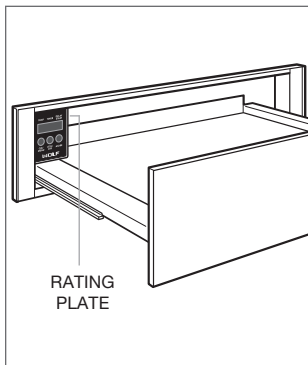

VACUUM SEAL DRAWER

The product rating information is located on the left side of the drawer (drawer must be open and lid lifted).

Product Rating Plate Location

COOKTOPS

The product rating information is located on the bottom of the cooktop.

Multifunction module

Teppanyaki module

Product Rating Plate Location

COFFEE SYSTEM

The product rating information is located above the coffee compartment (unit must be slid forward).

RANGES

The product rating information is located on the bottom of the control panel, at the far right, just above the oven door.

Dual fuel range

Gas range

CUP WARMING DRAWER

The product rating information is located on the right side of the control panel (drawer must be open).

Induction range

Product Rating Plate Location

SEALED BURNER RANGETOP