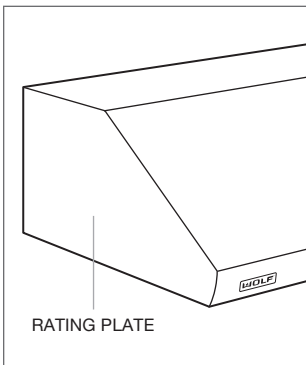

Pro wall hood (left side)

Pro wall chimney hood (back)

Pro island hood (back)

Pro hood liner (right side)

Pro outdoor wall hood (left side)

WOLF APPLIANCE, INC. P.O. BOX 44848 MADISON, WI 53744 WOLFAPPLIANCE.COM 800.222.7820