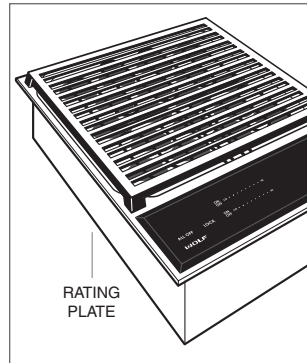

VACUUM SEAL DRAWER

The product rating information is located on the left side of the drawer (drawer must be open and lid lifted).

Product Rating Plate Location

COOKTOPS

The product rating information is located on the bottom of the cooktop.

Induction cooktop

Electric cooktop

Gas cooktop

MODULE COOKTOPS

The product rating information is located on the bottom of the module.

Grill module

Steamer module

Fryer module