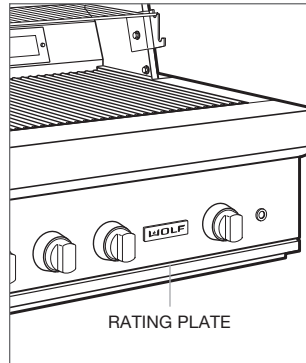

OUTDOOR GAS GRILL

The product rating information is located above the drip tray, behind the logo (drip tray must be removed).