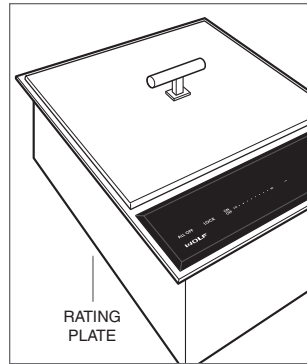

VACUUM SEAL DRAWER

The product rating information is located on the left side of the drawer (drawer must be open and lid lifted).

Product Rating Plate Location

COOKTOPS

The product rating information is located on the bottom of the cooktop.

Induction cooktop

Electric cooktop

Gas cooktop

MODULE COOKTOPS

The product rating information is located on the bottom of the module.

Grill module

Steamer module

Fryer module

Multifunction module

Teppanyaki module

Product Rating Plate Location

COFFEE SYSTEM

The product rating information is located above the coffee compartment (unit must be slid forward).

RANGES

The product rating information is located on the bottom of the control panel, at the far right, just above the oven door.

Dual fuel range

Gas range

CUP WARMING DRAWER

The product rating information is located on the right side of the control panel (drawer must be open).

Induction range

Product Rating Plate Location

SEALED BURNER RANGETOP