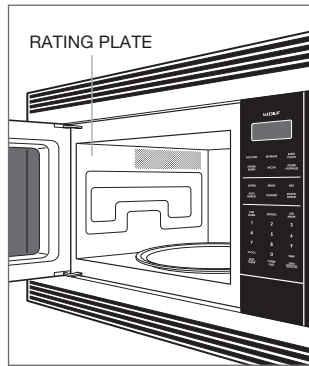

SPEED OVEN

The product rating information is located on the lower left side of the front face frame (door must be open).

Product Rating Plate Location

MICROWAVE OVENS

For drop down door microwaves, the product rating information is located on the lower left side of the front face frame (door must be open). For drawer microwaves, it is located on the bottom of the oven cavity (drawer must be open). For the convection microwave, it is located in the lower left area of the front face frame and on the upper left side wall for the standard microwave (door must be open).

Drop down door microwave

Drawer microwave

Convection microwave

Standard microwave

WARMING DRAWER

The product rating information is located on the left front floor area of the inner cabinet (drawer must be open).

VACUUM SEAL DRAWER

The product rating information is located on the left side of the drawer (drawer must be open and lid lifted).

Product Rating Plate Location

COOKTOPS

The product rating information is located on the bottom of the cooktop.