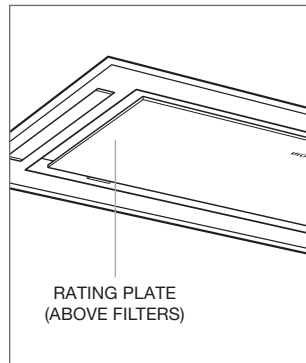

CEILING-MOUNTED HOOD

The product rating information is located under the left side of the hood, above the filters (filters must be removed).