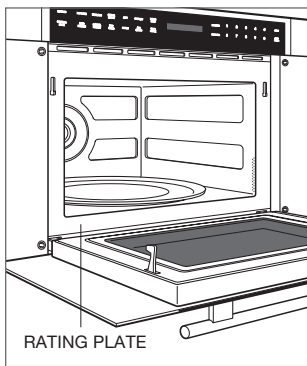

SPEED OVEN

The product rating information is located on the lower left side of the front face frame (door must be open).

Product Rating Plate Location

MICROWAVE OVENS

For drop down door microwaves, the product rating information is located on the lower left side of the front face frame (door must be open). For drawer microwaves, it is located on the bottom of the oven cavity (drawer must be open). For the convection microwave, it is located in the lower left area of the front face frame and on the upper left side wall for the standard microwave (door must be open).

Drop down door microwave

Drawer microwave

Convection microwave

Standard microwave

WARMING DRAWER

The product rating information is located on the left front floor area of the inner cabinet (drawer must be open).

VACUUM SEAL DRAWER

The product rating information is located on the left side of the drawer (drawer must be open and lid lifted).

Product Rating Plate Location

COOKTOPS

The product rating information is located on the bottom of the cooktop.