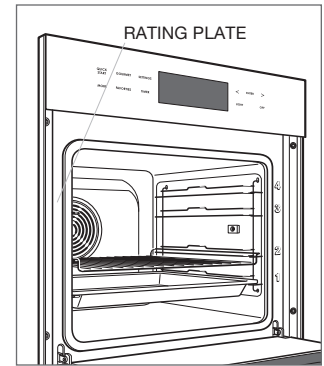

24" E series oven