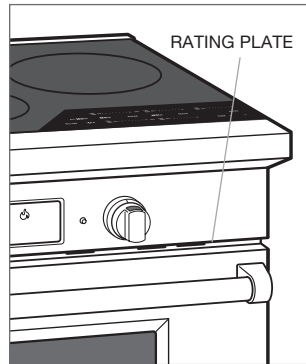

Dual fuel range

Gas range

CUP WARMING DRAWER

The product rating information is located on the right side of the control panel (drawer must be open).

Induction range

Product Rating Plate Location

SEALED BURNER RANGETOP