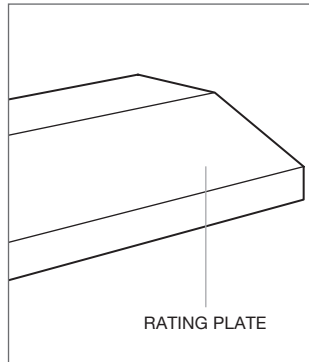

Pro hood liner (right side)