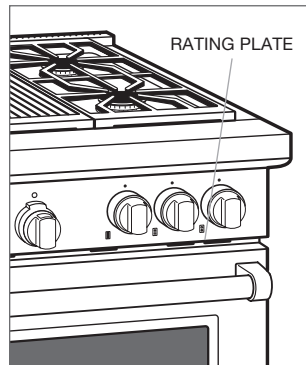

Dual fuel range

Gas range

CUP WARMING DRAWER

The product rating information is located on the right side of the control panel (drawer must be open).

Induction range

Product Rating Plate Location

SEALED BURNER RANGETOP