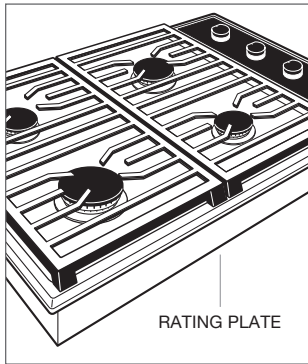

Gas cooktop