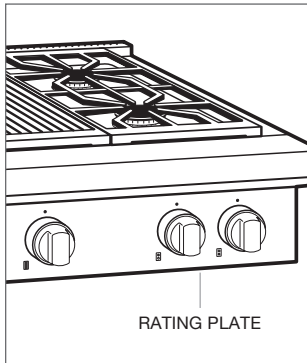

Product Rating Plate Location

SEALED BURNER RANGETOP

The product rating information is located on the bottom of the control panel, at the far right.