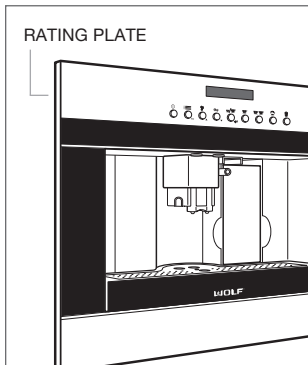

VACUUM SEAL DRAWER

The product rating information is located on the left side of the drawer (drawer must be open and lid lifted).

Product Rating Plate Location

COOKTOPS

The product rating information is located on the bottom of the cooktop.

Multifunction module

Teppanyaki module

Product Rating Plate Location

COFFEE SYSTEM

The product rating information is located above the coffee compartment (unit must be slid forward).

RANGES

The product rating information is located on the bottom of the control panel, at the far right, just above the oven door.

Dual fuel range

Gas range

CUP WARMING DRAWER

The product rating information is located on the right side of the control panel (drawer must be open).

Induction range

Product Rating Plate Location

SEALED BURNER RANGETOP