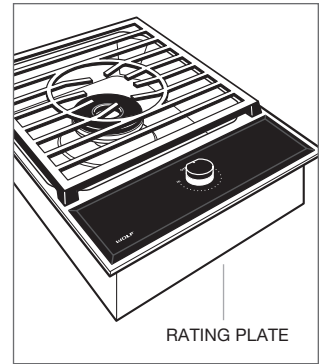

VACUUM SEAL DRAWER

The product rating information is located on the left side of the drawer (drawer must be open and lid lifted).

Product Rating Plate Location

COOKTOPS

The product rating information is located on the bottom of the cooktop.

Induction cooktop

Electric cooktop

Gas cooktop

MODULE COOKTOPS

The product rating information is located on the bottom of the module.

Grill module

Steamer module

Fryer module