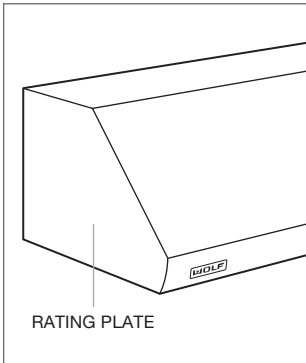

UNDER-CABINET HOOD INSERT

The product rating information is located under the left side of the hood above the filters (filters must be removed).

Product Rating Plate Location

PRO VENTILATION

The product rating information is located on an inside wall of the hood shell (filters may need to be removed).